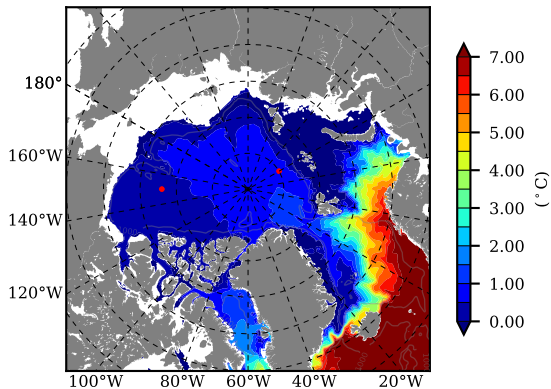

ILBOXE53 AW Max Temp over
2000

AW Max Temp from
PHC 3.0

ILBOXE53 AW Max Temp depth

AW Max Temp depth from
PHC 3.0