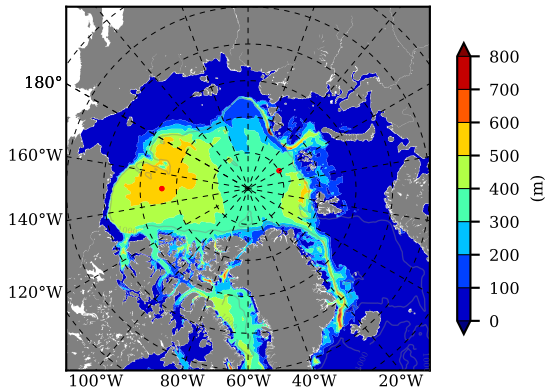

ILBOXE53 AW Max Temp over
2000

AW Max Temp from
PHC 3.0

ILBOXE53 AW Max Temp depth

AW Max Temp depth from
PHC 3.0