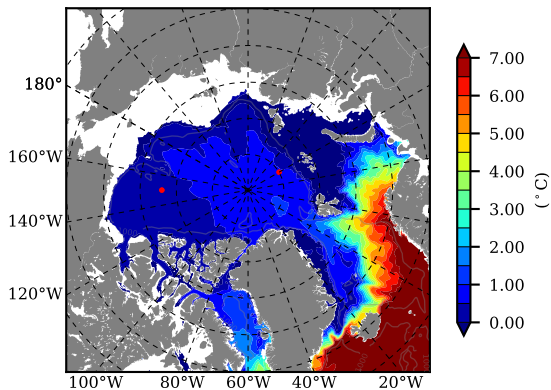

ILBOXE53 AW Max Temp over
2001

AW Max Temp from
PHC 3.0

ILBOXE53 AW Max Temp depth

AW Max Temp depth from
PHC 3.0