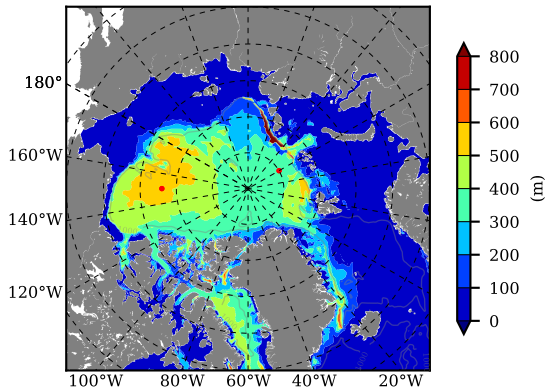

ILBOXE53 AW Max Temp over
2001

AW Max Temp from
PHC 3.0

ILBOXE53 AW Max Temp depth

AW Max Temp depth from
PHC 3.0