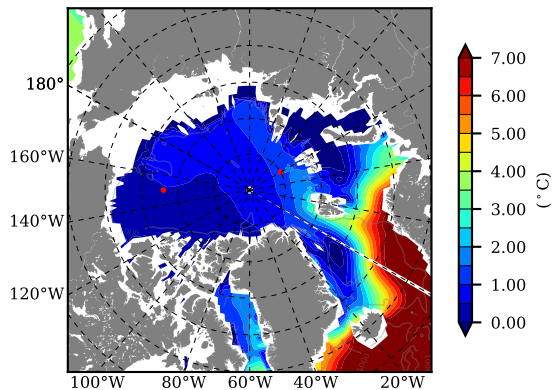

ILBOXE53 AW Max Temp over
2001

AW Max Temp from
PHC 3.0

ILBOXE53 AW Max Temp depth

AW Max Temp depth from
PHC 3.0