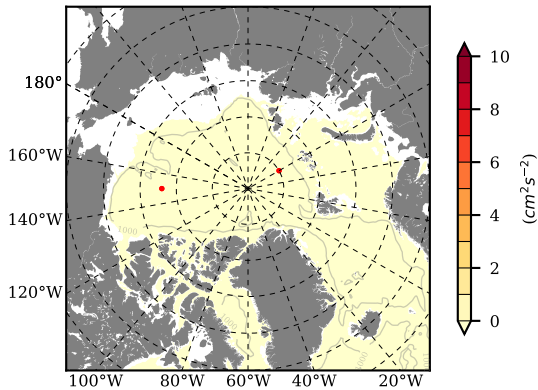

ILBOXE53 mean EKE @ 0 m over
1995

Mean EKE from Armitage et al. 2017
2003-2014

mean EKE @ 97 m

mean PSI over
1995