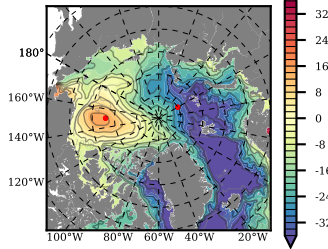

ILBOXE53 mean FWC (m) over 1995

Mean FWC (m) from BG Obs Sys. (Proshutinsky et al. GRL2018) over year 2003-2017

Mean FWC (m) from Init State

ILBOXE53 mean SSH anomaly

Mean DOT from Armitage et al. 2017 2003-2014