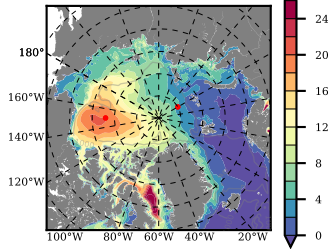

ILBOXE53 mean FWC (m) over 1995

Mean FWC (m) from BG Obs Sys. (Proshutinsky et al. GRL2018) over year 2003-2017

Mean FWC (m) from Init State

ILBOXE53 mean SSH anomaly

Mean DOT from Armitage et al. 2017 2003-2014