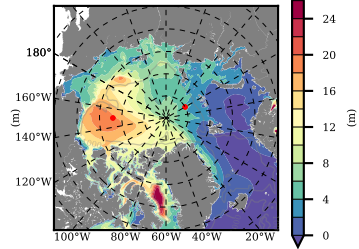

ILBOXE53 mean FWC (m) over 1995

Mean FWC (m) from BG Obs Sys. (Proshutinsky et al. GRL2018) over year 2003-2017

Mean FWC (m) from Init State

ILBOXE53 mean SSH anomaly

Mean DOT from Armitage et al. 2017 2003-2014