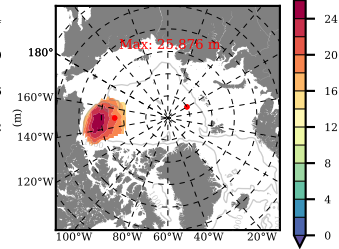

ILBOXE53 mean FWC (m) over 1995

Mean FWC (m) from BG Obs Sys. (Proshutinsky et al. GRL2018) over year 2003-2017

Mean FWC (m) from Init State

ILBOXE53 mean SSH anomaly

Mean DOT from Armitage et al. 2017 2003-2014