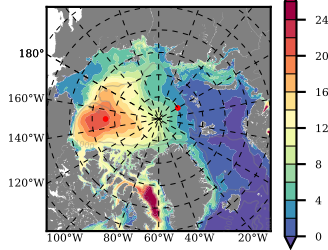

ILBOXE53 mean FWC (m) over 1996

Mean FWC (m) from BG Obs Sys. (Proshutinsky et al. GRL2018) over year 2003-2017

Mean FWC (m) from Init State

ILBOXE53 mean SSH anomaly

Mean DOT from Armitage et al. 2017 2003-2014