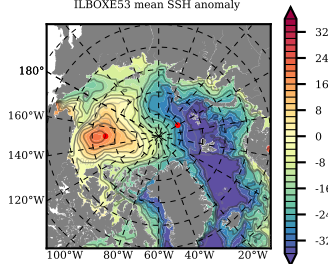

ILBOXE53 mean FWC (m) over 1996

Mean FWC (m) from BG Obs Sys. (Proshutinsky et al. GRL2018) over year 2003-2017

Mean FWC (m) from Init State

ILBOXE53 mean SSH anomaly

Mean DOT from Armitage et al. 2017 2003-2014