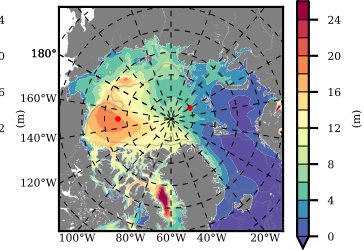

ILBOXE53 mean FWC (m) over 1997

Mean FWC (m) from BG Obs Sys. (Proshutinsky et al. GRL2018) over year 2003-2017

Mean FWC (m) from Init State

ILBOXE53 mean SSH anomaly

Mean DOT from Armitage et al. 2017 2003-2014