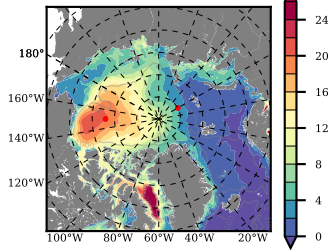

ILBOXE53 mean FWC (m) over 1997

Mean FWC (m) from BG Obs Sys. (Proshutinsky et al. GRL2018) over year 2003-2017

Mean FWC (m) from Init State

ILBOXE53 mean SSH anomaly

Mean DOT from Armitage et al. 2017 2003-2014