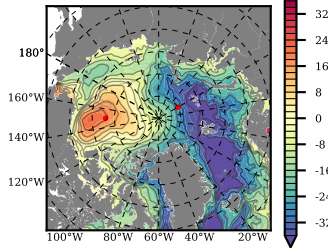

ILBOXE53 mean FWC (m) over 1997

Mean FWC (m) from BG Obs Sys. (Proshutinsky et al. GRL2018) over year 2003-2017

Mean FWC (m) from Init State

ILBOXE53 mean SSH anomaly

Mean DOT from Armitage et al. 2017 2003-2014