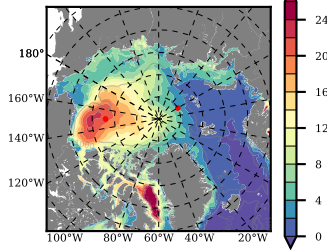

ILBOXE53 mean FWC (m) over 1998

Mean FWC (m) from BG Obs Sys. (Proshutinsky et al. GRL2018) over year 2003-2017

Mean FWC (m) from Init State

ILBOXE53 mean SSH anomaly

Mean DOT from Armitage et al. 2017 2003-2014