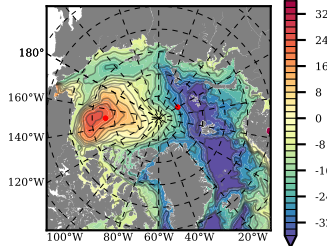

ILBOXE53 mean FWC (m) over 1998

Mean FWC (m) from BG Obs Sys. (Proshutinsky et al. GRL2018) over year 2003-2017

Mean FWC (m) from Init State

ILBOXE53 mean SSH anomaly

Mean DOT from Armitage et al. 2017 2003-2014