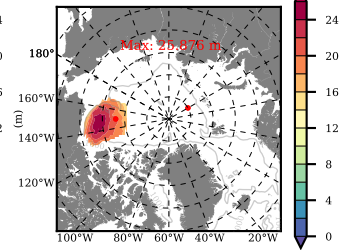

ILBOXE53 mean FWC (m) over 1998

Mean FWC (m) from BG Obs Sys. (Proshutinsky et al. GRL2018) over year 2003-2017

Mean FWC (m) from Init State

ILBOXE53 mean SSH anomaly

Mean DOT from Armitage et al. 2017 2003-2014