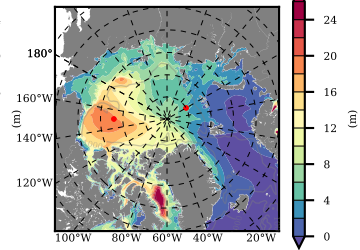

ILBOXE53 mean FWC (m) over 1998

Mean FWC (m) from BG Obs Sys. (Proshutinsky et al. GRL2018) over year 2003-2017

Mean FWC (m) from Init State

ILBOXE53 mean SSH anomaly

Mean DOT from Armitage et al. 2017 2003-2014