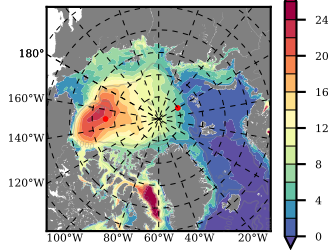

ILBOXE53 mean FWC (m) over 1999

Mean FWC (m) from BG Obs Sys. (Proshutinsky et al. GRL2018) over year 2003-2017

Mean FWC (m) from Init State

ILBOXE53 mean SSH anomaly

Mean DOT from Armitage et al. 2017 2003-2014