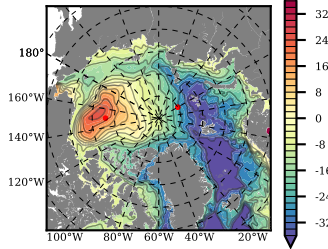

ILBOXE53 mean FWC (m) over 1999

Mean FWC (m) from BG Obs Sys. (Proshutinsky et al. GRL2018) over year 2003-2017

Mean FWC (m) from Init State

ILBOXE53 mean SSH anomaly

Mean DOT from Armitage et al. 2017 2003-2014