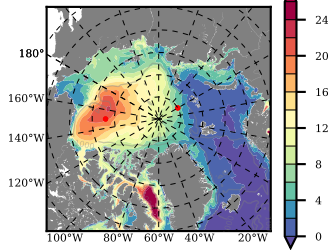

ILBOXE53 mean FWC (m) over 2000

Mean FWC (m) from BG Obs Sys. (Proshutinsky et al. GRL2018) over year 2003-2017

Mean FWC (m) from Init State

ILBOXE53 mean SSH anomaly

Mean DOT from Armitage et al. 2017 2003-2014