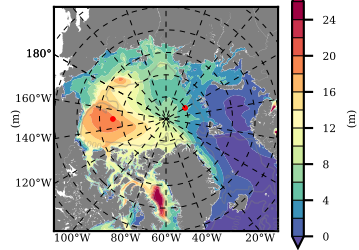

ILBOXE53 mean FWC (m) over 2000

Mean FWC (m) from BG Obs Sys. (Proshutinsky et al. GRL2018) over year 2003-2017

Mean FWC (m) from Init State

ILBOXE53 mean SSH anomaly

Mean DOT from Armitage et al. 2017 2003-2014