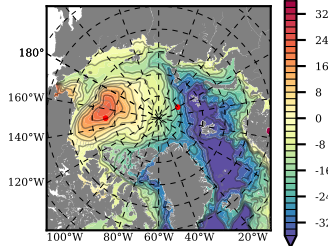

ILBOXE53 mean FWC (m) over 2000

Mean FWC (m) from BG Obs Sys. (Proshutinsky et al. GRL2018) over year 2003-2017

Mean FWC (m) from Init State

ILBOXE53 mean SSH anomaly

Mean DOT from Armitage et al. 2017 2003-2014