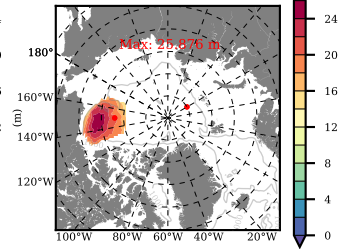

ILBOXE53 mean FWC (m) over 2001

Mean FWC (m) from BG Obs Sys. (Proshutinsky et al. GRL2018) over year 2003-2017

Mean FWC (m) from Init State

ILBOXE53 mean SSH anomaly

Mean DOT from Armitage et al. 2017 2003-2014