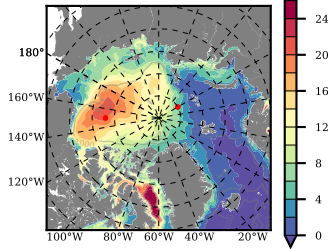

ILBOXE53 mean FWC (m) over 2001

Mean FWC (m) from BG Obs Sys. (Proshutinsky et al. GRL2018) over year 2003-2017

Mean FWC (m) from Init State

ILBOXE53 mean SSH anomaly

Mean DOT from Armitage et al. 2017 2003-2014