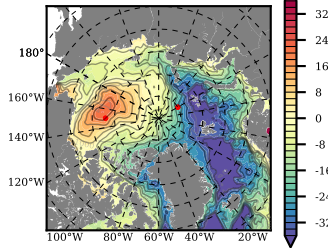

ILBOXE53 mean FWC (m) over 2001

Mean FWC (m) from BG Obs Sys. (Proshutinsky et al. GRL2018) over year 2003-2017

Mean FWC (m) from Init State

ILBOXE53 mean SSH anomaly

Mean DOT from Armitage et al. 2017 2003-2014