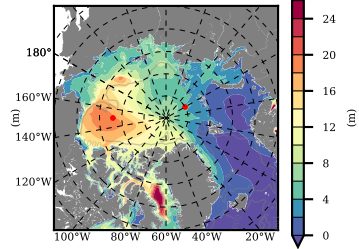

ILBOXE53 mean FWC (m) over 2001

Mean FWC (m) from BG Obs Sys. (Proshutinsky et al. GRL2018) over year 2003-2017

Mean FWC (m) from Init State

ILBOXE53 mean SSH anomaly

Mean DOT from Armitage et al. 2017 2003-2014