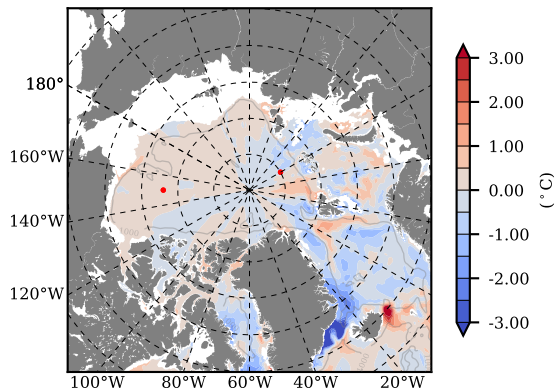

ILBOXE53 mean Temp diff with init. state over 1995
@ depth 0 m

ILBOXE53 mean Temp diff with init. state over 1995
@ depth 97 m

ILBOXE53 mean Sal diff with init. state over 1995
@ depth 0 m

ILBOXE53 mean Sal diff with init. state over 1995
@ depth 97 m