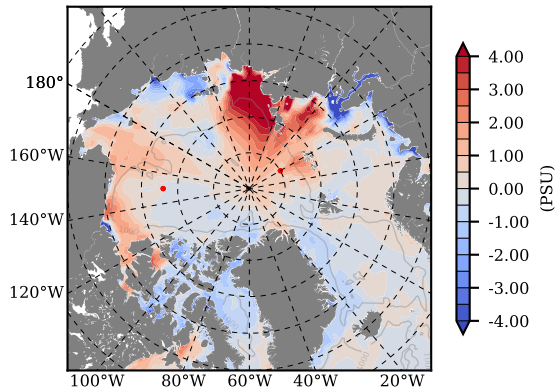

ILBOXE53 mean Temp diff with init. state over 1995
@ depth 0 m

ILBOXE53 mean Temp diff with init. state over 1995
@ depth 97 m

ILBOXE53 mean Sal diff with init. state over 1995
@ depth 0 m

ILBOXE53 mean Sal diff with init. state over 1995
@ depth 97 m