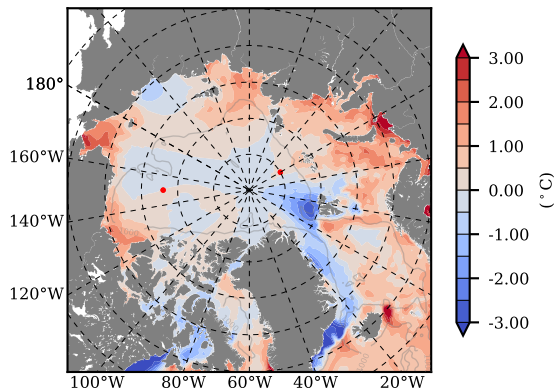

ILBOXE53 mean Temp diff with init. state over 1995
@ depth 0 m

ILBOXE53 mean Temp diff with init. state over 1995
@ depth 97 m

ILBOXE53 mean Sal diff with init. state over 1995
@ depth 0 m

ILBOXE53 mean Sal diff with init. state over 1995
@ depth 97 m