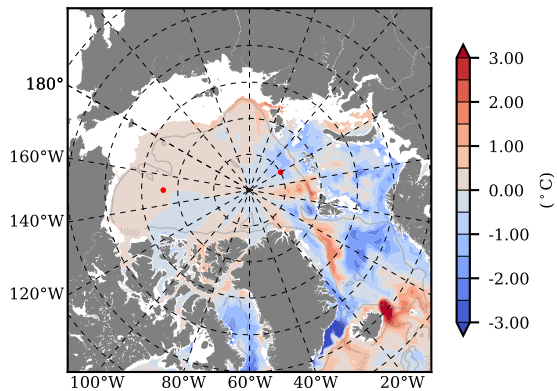

ILBOXE53 mean Temp diff with init. state over 1996
@ depth 0 m

ILBOXE53 mean Temp diff with init. state over 1996
@ depth 97 m

ILBOXE53 mean Sal diff with init. state over 1996
@ depth 0 m

ILBOXE53 mean Sal diff with init. state over 1996
@ depth 97 m