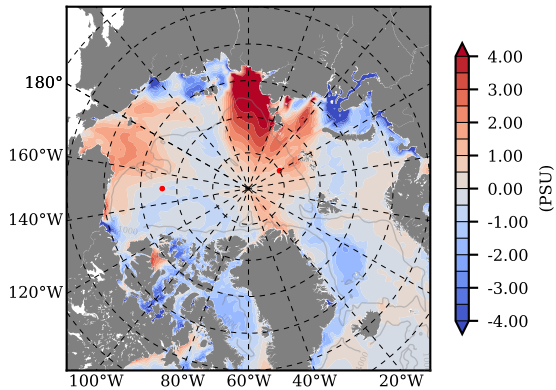

ILBOXE53 mean Temp diff with init. state over 1996
@ depth 0 m

ILBOXE53 mean Temp diff with init. state over 1996
@ depth 97 m

ILBOXE53 mean Sal diff with init. state over 1996
@ depth 0 m

ILBOXE53 mean Sal diff with init. state over 1996
@ depth 97 m