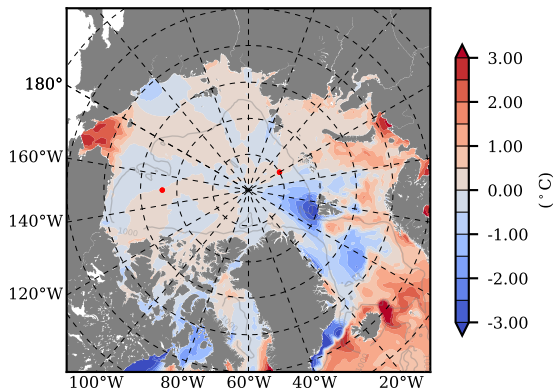

ILBOXE53 mean Temp diff with init. state over 1996
@ depth 0 m

ILBOXE53 mean Temp diff with init. state over 1996
@ depth 97 m

ILBOXE53 mean Sal diff with init. state over 1996
@ depth 0 m

ILBOXE53 mean Sal diff with init. state over 1996
@ depth 97 m