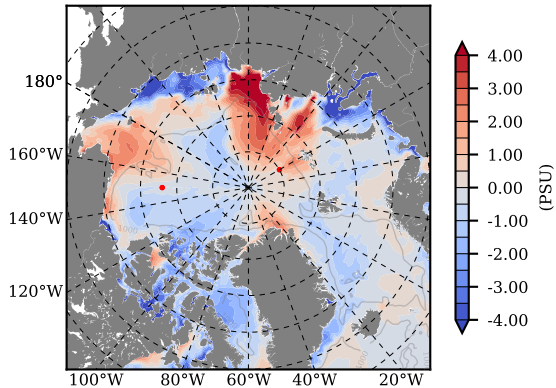

ILBOXE53 mean Temp diff with init. state over 1997  
@ depth 0 m

ILBOXE53 mean Temp diff with init. state over 1997  
@ depth 97 m

ILBOXE53 mean Sal diff with init. state over 1997  
@ depth 0 m

ILBOXE53 mean Sal diff with init. state over 1997  
@ depth 97 m