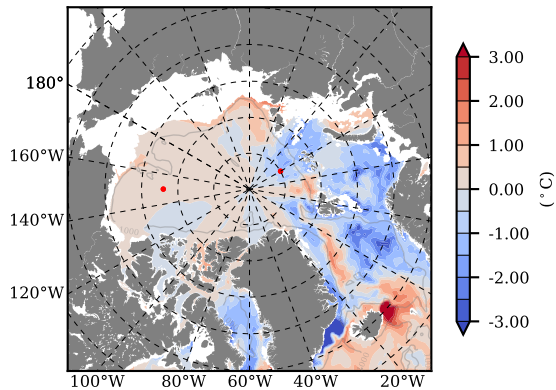

ILBOXE53 mean Temp diff with init. state over 1997  
@ depth 0 m

ILBOXE53 mean Temp diff with init. state over 1997  
@ depth 97 m

ILBOXE53 mean Sal diff with init. state over 1997  
@ depth 0 m

ILBOXE53 mean Sal diff with init. state over 1997  
@ depth 97 m