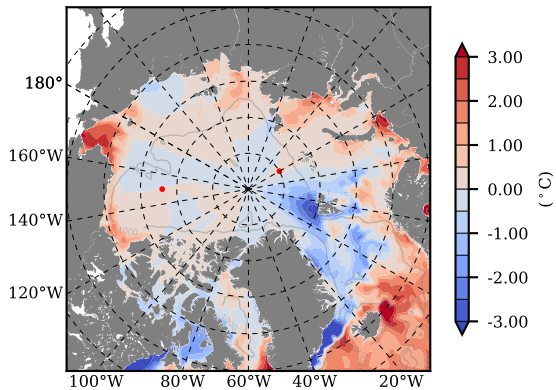

ILBOXE53 mean Temp diff with init. state over 1997  
@ depth 0 m

ILBOXE53 mean Temp diff with init. state over 1997  
@ depth 97 m

ILBOXE53 mean Sal diff with init. state over 1997  
@ depth 0 m

ILBOXE53 mean Sal diff with init. state over 1997  
@ depth 97 m