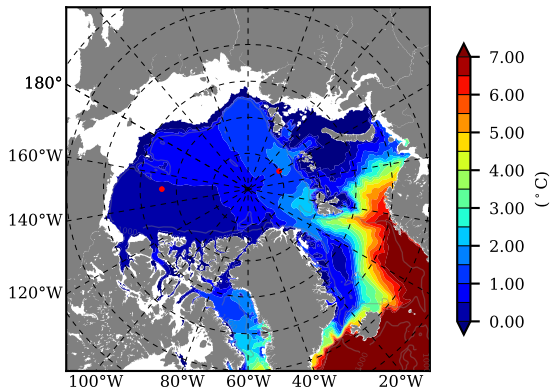

ILBOXE54 AW Max Temp over
2010

AW Max Temp from
PHC 3.0

ILBOXE54 AW Max Temp depth

AW Max Temp depth from
PHC 3.0