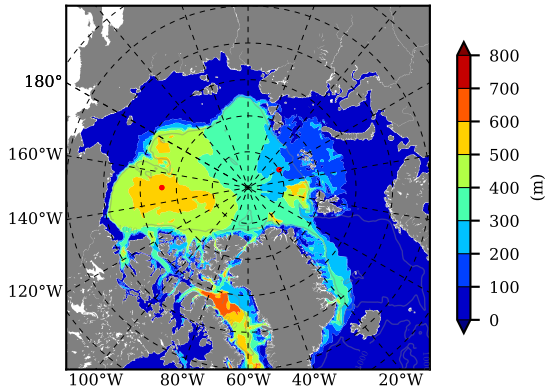

ILBOXE54 AW Max Temp over
2010

AW Max Temp from
PHC 3.0

ILBOXE54 AW Max Temp depth

AW Max Temp depth from
PHC 3.0