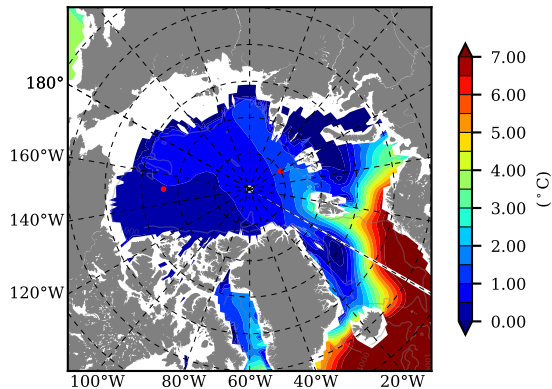

ILBOXE54 AW Max Temp over
2011

AW Max Temp from
PHC 3.0

ILBOXE54 AW Max Temp depth

AW Max Temp depth from
PHC 3.0