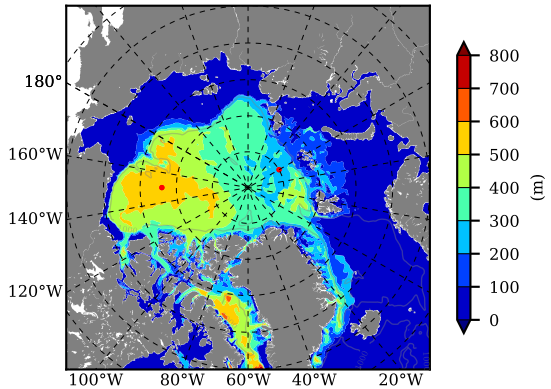

ILBOXE54 AW Max Temp over
2011

AW Max Temp from
PHC 3.0

ILBOXE54 AW Max Temp depth

AW Max Temp depth from
PHC 3.0