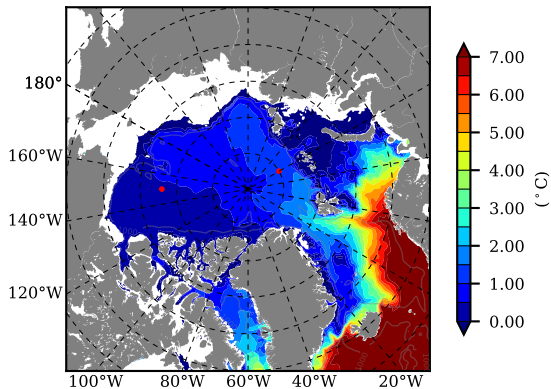

ILBOXE54 AW Max Temp over
2011

AW Max Temp from
PHC 3.0

ILBOXE54 AW Max Temp depth

AW Max Temp depth from
PHC 3.0