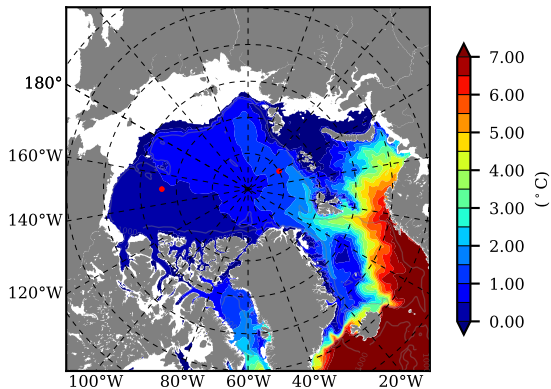

ILBOXE54 AW Max Temp over
2012

AW Max Temp from
PHC 3.0

ILBOXE54 AW Max Temp depth

AW Max Temp depth from
PHC 3.0