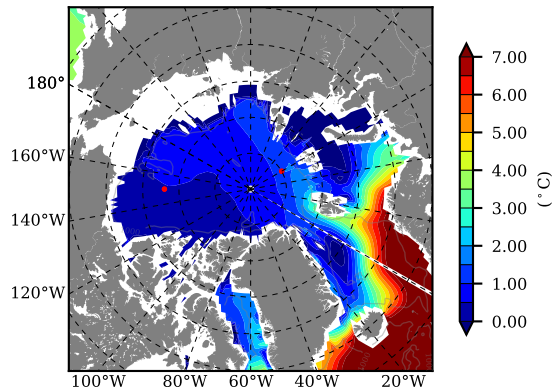

ILBOXE54 AW Max Temp over
2012

AW Max Temp from
PHC 3.0

ILBOXE54 AW Max Temp depth

AW Max Temp depth from
PHC 3.0