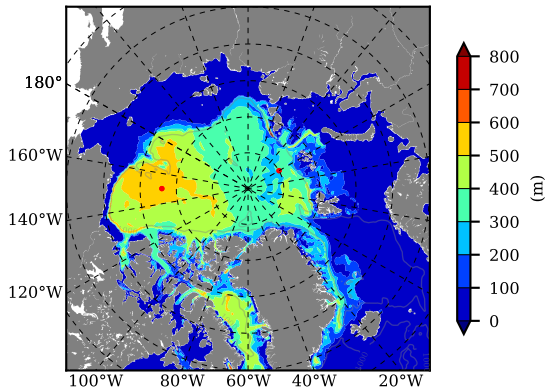

ILBOXE54 AW Max Temp over
2012

AW Max Temp from
PHC 3.0

ILBOXE54 AW Max Temp depth

AW Max Temp depth from
PHC 3.0