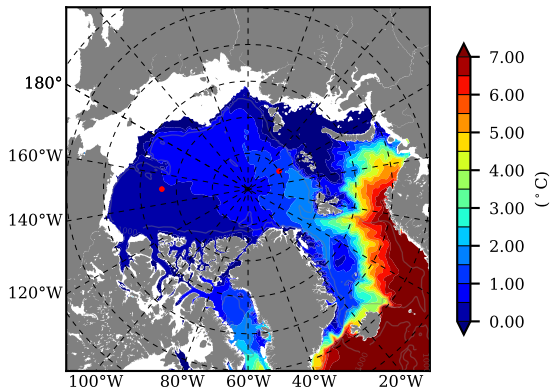

ILBOXE54 AW Max Temp over  
2013

AW Max Temp from  
PHC 3.0

ILBOXE54 AW Max Temp depth

AW Max Temp depth from  
PHC 3.0