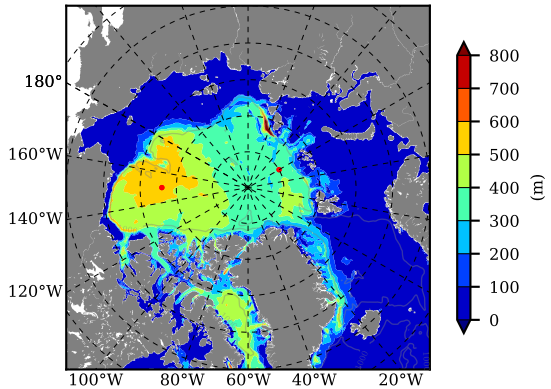

ILBOXE54 AW Max Temp over  
2013

AW Max Temp from  
PHC 3.0

ILBOXE54 AW Max Temp depth

AW Max Temp depth from  
PHC 3.0