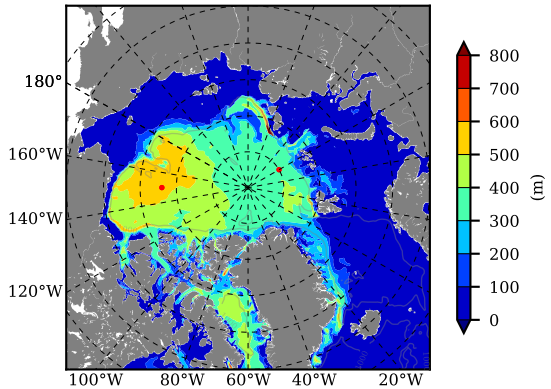

ILBOXE54 AW Max Temp over
2014

AW Max Temp from
PHC 3.0

ILBOXE54 AW Max Temp depth

AW Max Temp depth from
PHC 3.0