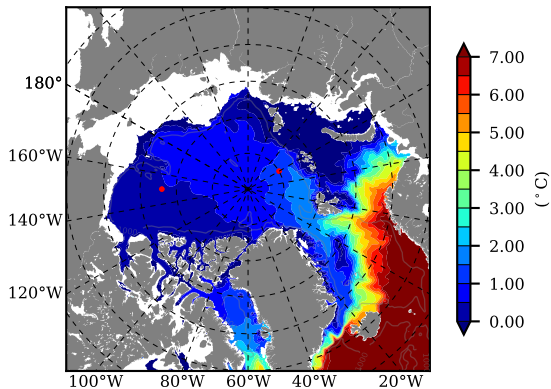

ILBOXE54 AW Max Temp over
2014

AW Max Temp from
PHC 3.0

ILBOXE54 AW Max Temp depth

AW Max Temp depth from
PHC 3.0