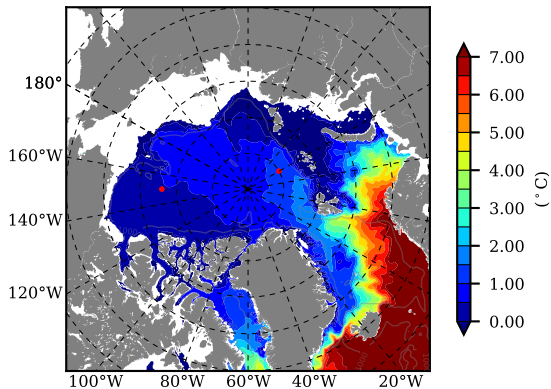

ILBOXE54 AW Max Temp over
2015

AW Max Temp from
PHC 3.0

ILBOXE54 AW Max Temp depth

AW Max Temp depth from
PHC 3.0