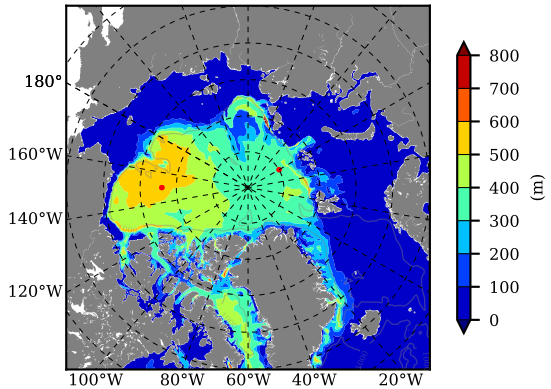

ILBOXE54 AW Max Temp over
2015

AW Max Temp from
PHC 3.0

ILBOXE54 AW Max Temp depth

AW Max Temp depth from
PHC 3.0