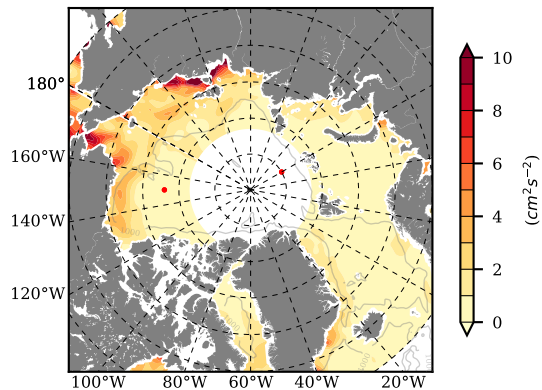

ILBOXE54 mean EKE @ 0 m over
2010

Mean EKE from Armitage et al. 2017
2010

mean EKE @ 97 m

mean PSI over
2010