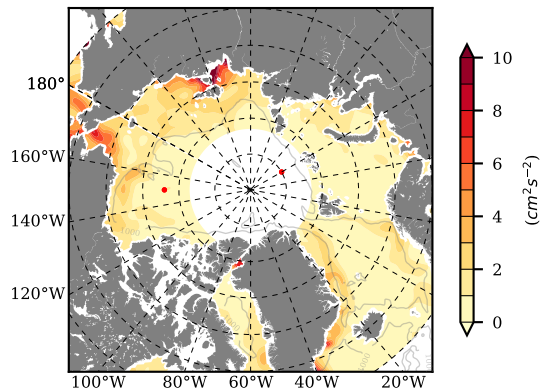

ILBOXE54 mean EKE @ 0 m over  
2011

Mean EKE from Armitage et al. 2017  
2011

mean EKE @ 97 m

mean PSI over  
2011