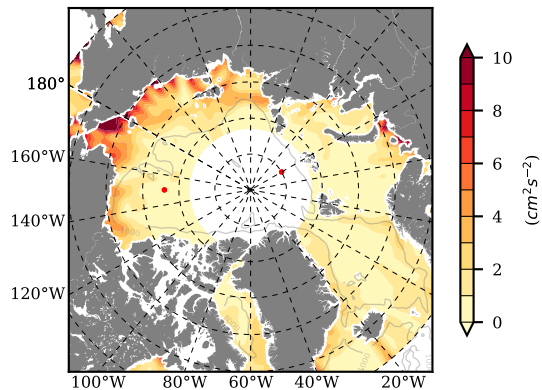

ILBOXE54 mean EKE @ 0 m over
2012

Mean EKE from Armitage et al. 2017
2012

mean EKE @ 97 m

mean PSI over
2012