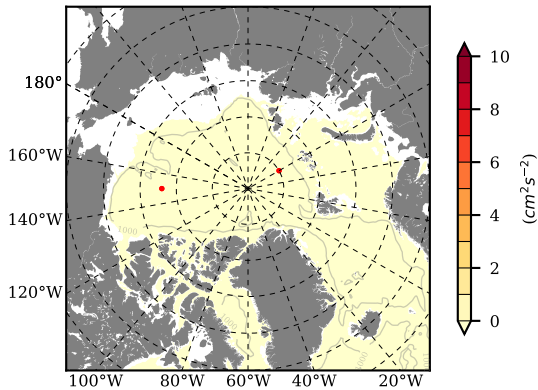

ILBOXE54 mean EKE @ 0 m over  
2013

Mean EKE from Armitage et al. 2017  
2013

mean EKE @ 97 m

mean PSI over  
2013