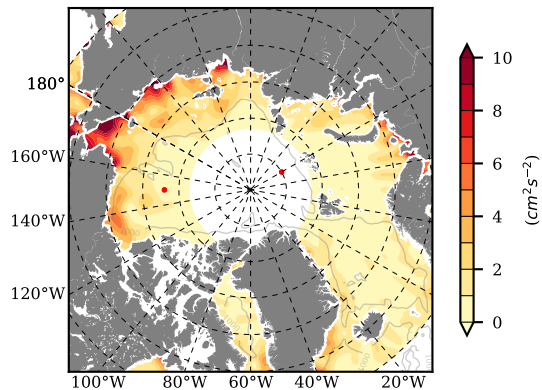

ILBOXE54 mean EKE @ 0 m over  
2013

Mean EKE from Armitage et al. 2017  
2013

mean EKE @ 97 m

mean PSI over  
2013