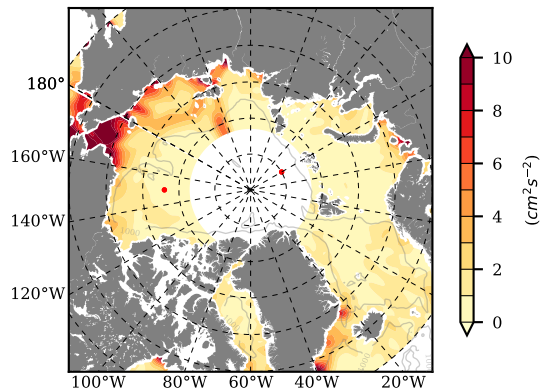

ILBOXE54 mean EKE @ 0 m over  
2014

Mean EKE from Armitage et al. 2017  
2014

mean EKE @ 97 m

mean PSI over  
2014