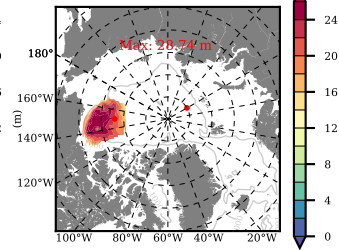

ILBOXE54 mean FWC (m) over 2010

Mean FWC (m) from BG Obs Sys. (Proshutinsky et al. GRL2018) over year 2010

Mean FWC (m) from Init State

ILBOXE54 mean SSH anomaly

Mean DOT from Armitage et al. 2010