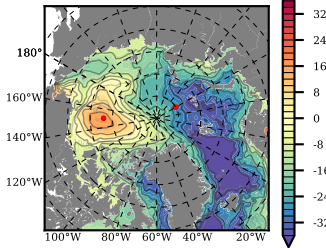

ILBOXE54 mean FWC (m) over 2010

Mean FWC (m) from BG Obs Sys. (Proshutinsky et al. GRL2018) over year 2010

Mean FWC (m) from Init State

ILBOXE54 mean SSH anomaly

Mean DOT from Armitage et al. 2010