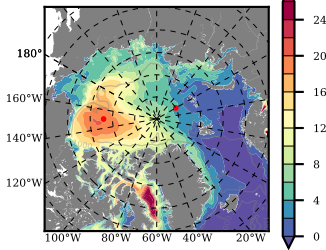

ILBOXE54 mean FWC (m) over 2010

Mean FWC (m) from BG Obs Sys. (Proshutinsky et al. GRL2018) over year 2010

Mean FWC (m) from Init State

ILBOXE54 mean SSH anomaly

Mean DOT from Armitage et al. 2010