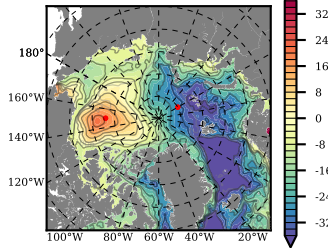

ILBOXE54 mean FWC (m) over 2011

Mean FWC (m) from BG Obs Sys. (Proshutinsky et al. GRL2018) over year 2011

Mean FWC (m) from Init State

ILBOXE54 mean SSH anomaly

Mean DOT from Armitage et al. 2011