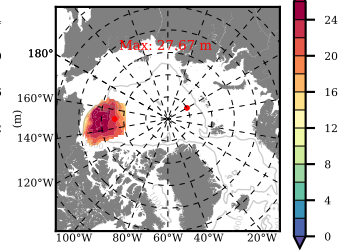

ILBOXE54 mean FWC (m) over 2011

Mean FWC (m) from BG Obs Sys. (Proshutinsky et al. GRL2018) over year 2011

Mean FWC (m) from Init State

ILBOXE54 mean SSH anomaly

Mean DOT from Armitage et al. 2011