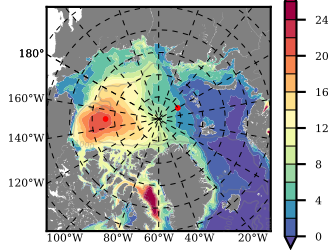

ILBOXE54 mean FWC (m) over 2011

Mean FWC (m) from BG Obs Sys. (Proshutinsky et al. GRL2018) over year 2011

Mean FWC (m) from Init State

ILBOXE54 mean SSH anomaly

Mean DOT from Armitage et al. 2011