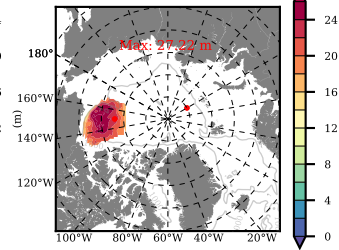

ILBOXE54 mean FWC (m) over 2012

Mean FWC (m) from BG Obs Sys. (Proshutinsky et al. GRL2018) over year 2012

Mean FWC (m) from Init State

ILBOXE54 mean SSH anomaly

Mean DOT from Armitage et al. 2012