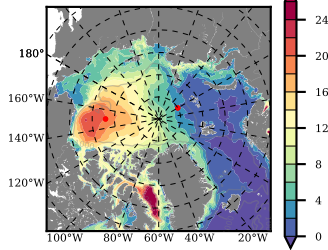

ILBOXE54 mean FWC (m) over 2012

Mean FWC (m) from BG Obs Sys. (Proshutinsky et al. GRL2018) over year 2012

Mean FWC (m) from Init State

ILBOXE54 mean SSH anomaly

Mean DOT from Armitage et al. 2012