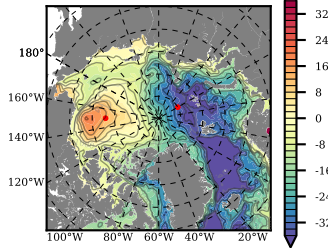

ILBOXE54 mean FWC (m) over 2012

Mean FWC (m) from BG Obs Sys. (Proshutinsky et al. GRL2018) over year 2012

Mean FWC (m) from Init State

ILBOXE54 mean SSH anomaly

Mean DOT from Armitage et al. 2012