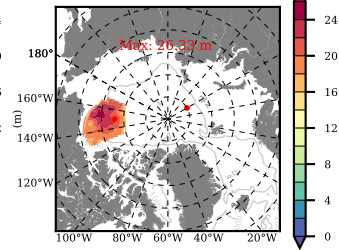

ILBOXE54 mean FWC (m) over 2013

Mean FWC (m) from BG Obs Sys. (Proshutinsky et al. GRL2018) over year 2013

Mean FWC (m) from Init State

ILBOXE54 mean SSH anomaly

Mean DOT from Armitage et al. 2013