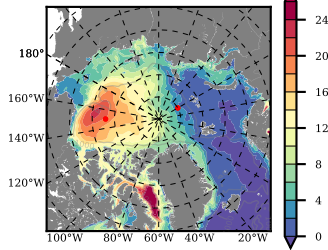

ILBOXE54 mean FWC (m) over 2013

Mean FWC (m) from BG Obs Sys. (Proshutinsky et al. GRL2018) over year 2013

Mean FWC (m) from Init State

ILBOXE54 mean SSH anomaly

Mean DOT from Armitage et al. 2013