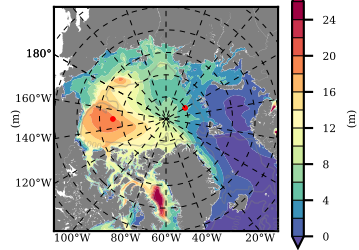

ILBOXE54 mean FWC (m) over 2013

Mean FWC (m) from BG Obs Sys. (Proshutinsky et al. GRL2018) over year 2013

Mean FWC (m) from Init State

ILBOXE54 mean SSH anomaly

Mean DOT from Armitage et al. 2013