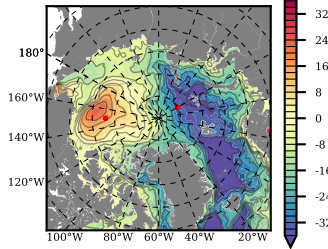

ILBOXE54 mean FWC (m) over 2013

Mean FWC (m) from BG Obs Sys. (Proshutinsky et al. GRL2018) over year 2013

Mean FWC (m) from Init State

ILBOXE54 mean SSH anomaly

Mean DOT from Armitage et al. 2013