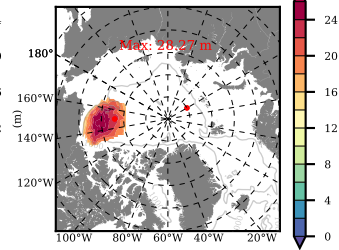

ILBOXE54 mean FWC (m) over 2014

Mean FWC (m) from BG Obs Sys. (Proshutinsky et al. GRL2018) over year 2014

Mean FWC (m) from Init State

ILBOXE54 mean SSH anomaly

Mean DOT from Armitage et al. 2014