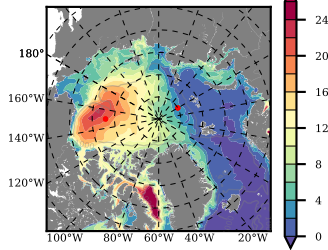

ILBOXE54 mean FWC (m) over 2014

Mean FWC (m) from BG Obs Sys. (Proshutinsky et al. GRL2018) over year 2014

Mean FWC (m) from Init State

ILBOXE54 mean SSH anomaly

Mean DOT from Armitage et al. 2014