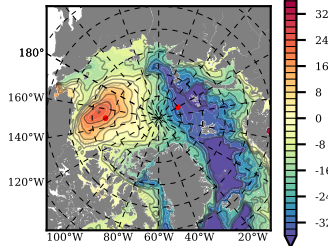

ILBOXE54 mean FWC (m) over 2014

Mean FWC (m) from BG Obs Sys. (Proshutinsky et al. GRL2018) over year 2014

Mean FWC (m) from Init State

ILBOXE54 mean SSH anomaly

Mean DOT from Armitage et al. 2014