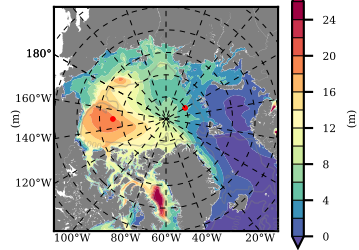

ILBOXE54 mean FWC (m) over 2014

Mean FWC (m) from BG Obs Sys. (Proshutinsky et al. GRL2018) over year 2014

Mean FWC (m) from Init State

ILBOXE54 mean SSH anomaly

Mean DOT from Armitage et al. 2014