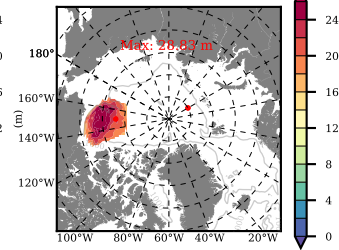

ILBOXE54 mean FWC (m) over 2015

Mean FWC (m) from BG Obs Sys. (Proshutinsky et al. GRL2018) over year 2015

Mean FWC (m) from Init State

ILBOXE54 mean SSH anomaly

Mean DOT from Armitage et al. 2017 2003-2014