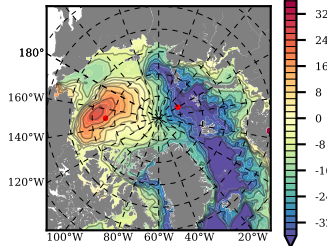

ILBOXE54 mean FWC (m) over 2015

Mean FWC (m) from BG Obs Sys. (Proshutinsky et al. GRL2018) over year 2015

Mean FWC (m) from Init State

ILBOXE54 mean SSH anomaly

Mean DOT from Armitage et al. 2017 2003-2014