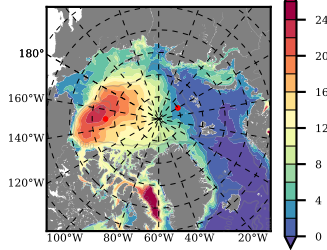

ILBOXE54 mean FWC (m) over 2015

Mean FWC (m) from BG Obs Sys. (Proshutinsky et al. GRL2018) over year 2015

Mean FWC (m) from Init State

ILBOXE54 mean SSH anomaly

Mean DOT from Armitage et al. 2017 2003-2014