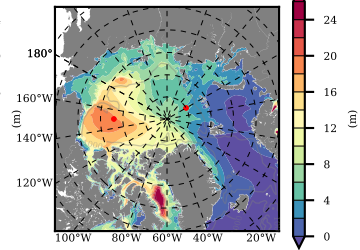

ILBOXE54 mean FWC (m) over 2015

Mean FWC (m) from BG Obs Sys. (Proshutinsky et al. GRL2018) over year 2015

Mean FWC (m) from Init State

ILBOXE54 mean SSH anomaly

Mean DOT from Armitage et al. 2017 2003-2014