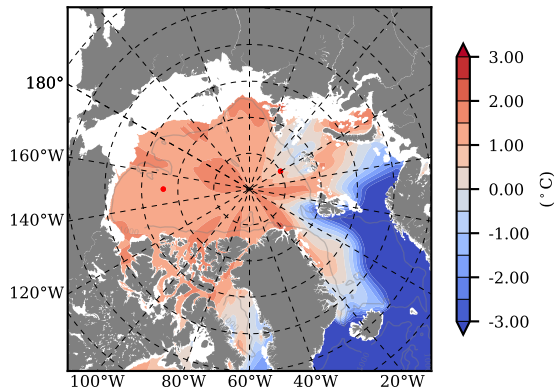

ILBOXE54 mean Temp diff with init. state over 1995
@ depth 0 m

ILBOXE54 mean Temp diff with init. state over 1995
@ depth 97 m

ILBOXE54 mean Sal diff with init. state over 1995
@ depth 0 m

ILBOXE54 mean Sal diff with init. state over 1995
@ depth 97 m