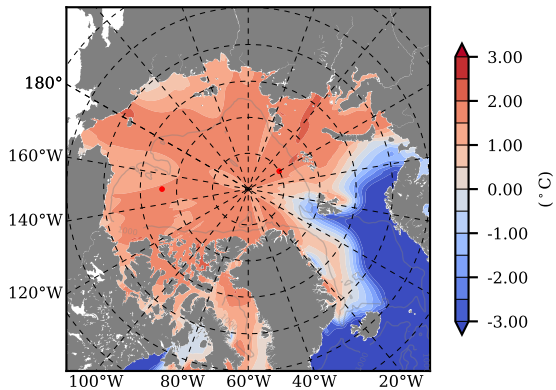

ILBOXE54 mean Temp diff with init. state over 1995
@ depth 0 m

ILBOXE54 mean Temp diff with init. state over 1995
@ depth 97 m

ILBOXE54 mean Sal diff with init. state over 1995
@ depth 0 m

ILBOXE54 mean Sal diff with init. state over 1995
@ depth 97 m