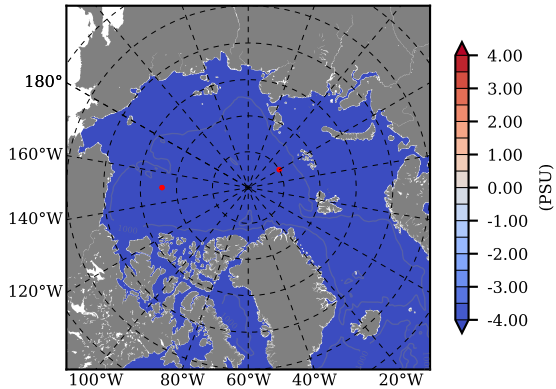

ILBOXE54 mean Temp diff with init. state over 1995
@ depth 0 m

ILBOXE54 mean Temp diff with init. state over 1995
@ depth 97 m

ILBOXE54 mean Sal diff with init. state over 1995
@ depth 0 m

ILBOXE54 mean Sal diff with init. state over 1995
@ depth 97 m