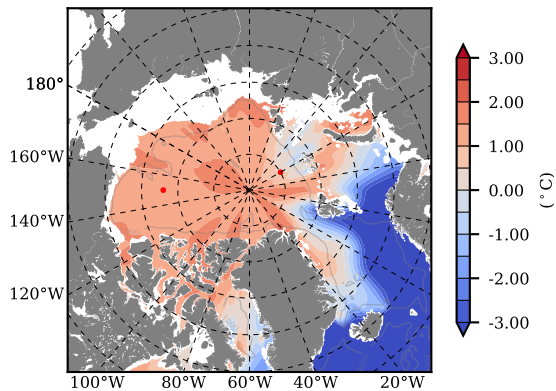

ILBOXE54 mean Temp diff with init. state over 1996
@ depth 0 m

ILBOXE54 mean Temp diff with init. state over 1996
@ depth 97 m

ILBOXE54 mean Sal diff with init. state over 1996
@ depth 0 m

ILBOXE54 mean Sal diff with init. state over 1996
@ depth 97 m