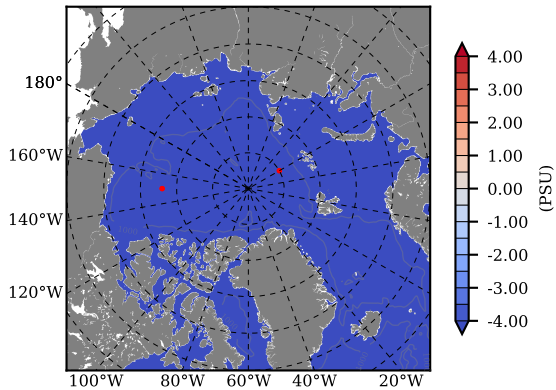

ILBOXE54 mean Temp diff with init. state over 1996
@ depth 0 m

ILBOXE54 mean Temp diff with init. state over 1996
@ depth 97 m

ILBOXE54 mean Sal diff with init. state over 1996
@ depth 0 m

ILBOXE54 mean Sal diff with init. state over 1996
@ depth 97 m