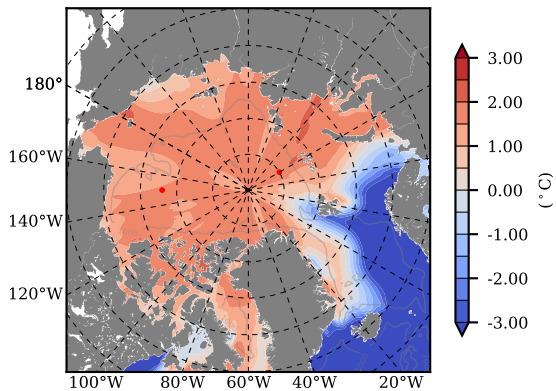

ILBOXE54 mean Temp diff with init. state over 1996
@ depth 0 m

ILBOXE54 mean Temp diff with init. state over 1996
@ depth 97 m

ILBOXE54 mean Sal diff with init. state over 1996
@ depth 0 m

ILBOXE54 mean Sal diff with init. state over 1996
@ depth 97 m