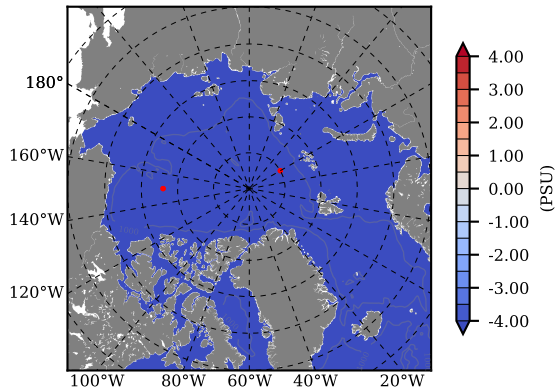

ILBOXE54 mean Temp diff with init. state over 1997  
@ depth 0 m

ILBOXE54 mean Temp diff with init. state over 1997  
@ depth 97 m

ILBOXE54 mean Sal diff with init. state over 1997  
@ depth 0 m

ILBOXE54 mean Sal diff with init. state over 1997  
@ depth 97 m