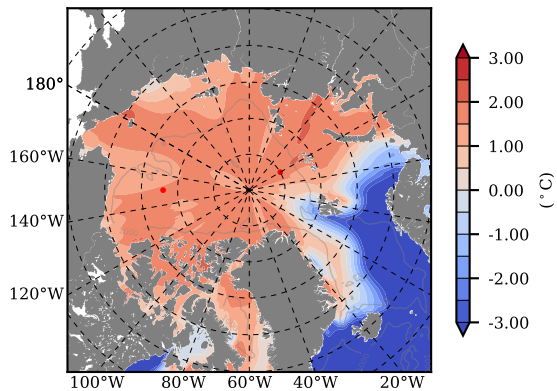

ILBOXE54 mean Temp diff with init. state over 1997  
@ depth 0 m

ILBOXE54 mean Temp diff with init. state over 1997  
@ depth 97 m

ILBOXE54 mean Sal diff with init. state over 1997  
@ depth 0 m

ILBOXE54 mean Sal diff with init. state over 1997  
@ depth 97 m