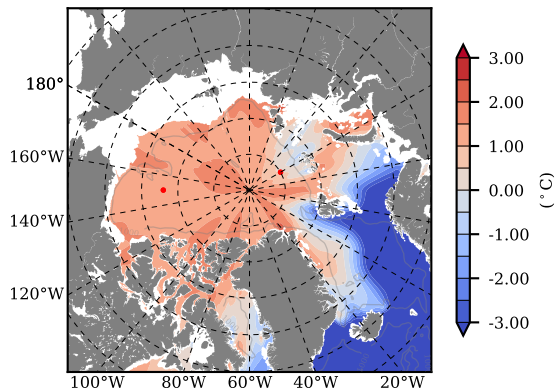

ILBOXE54 mean Temp diff with init. state over 1997  
@ depth 0 m

ILBOXE54 mean Temp diff with init. state over 1997  
@ depth 97 m

ILBOXE54 mean Sal diff with init. state over 1997  
@ depth 0 m

ILBOXE54 mean Sal diff with init. state over 1997  
@ depth 97 m