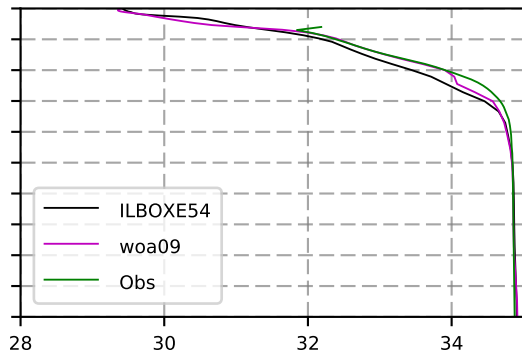

2012 mean temperature  
@ moor Arctic B box

2012 mean Salinity  
@ moor Arctic B box

@ moor EUR box

@ moor EUR box