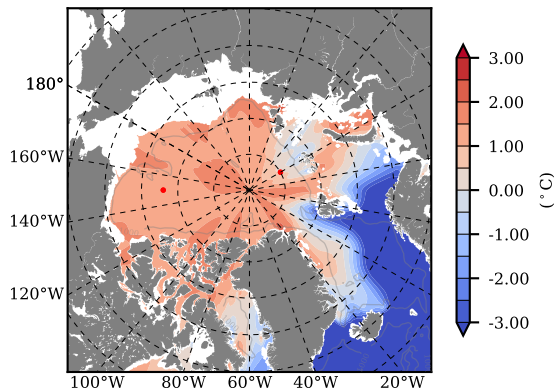

ILBOXE55 mean Temp diff with init. state over 2010
@ depth 0 m

ILBOXE55 mean Temp diff with init. state over 2010
@ depth 97 m

ILBOXE55 mean Sal diff with init. state over 2010
@ depth 0 m

ILBOXE55 mean Sal diff with init. state over 2010
@ depth 97 m