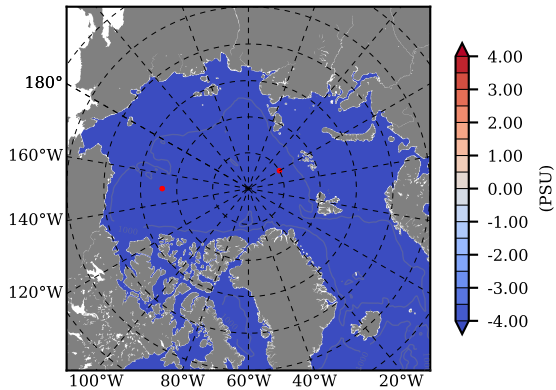

ILBOXE55 mean Temp diff with init. state over 2010
@ depth 0 m

ILBOXE55 mean Temp diff with init. state over 2010
@ depth 97 m

ILBOXE55 mean Sal diff with init. state over 2010
@ depth 0 m

ILBOXE55 mean Sal diff with init. state over 2010
@ depth 97 m