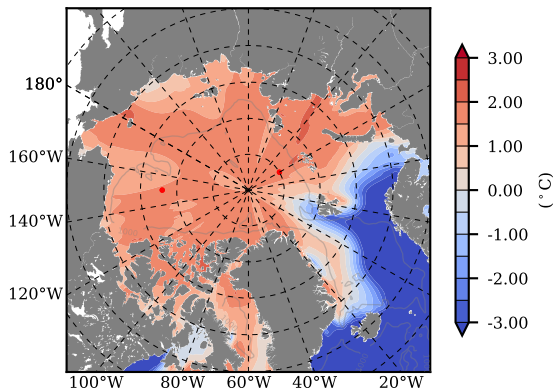

ILBOXE55 mean Temp diff with init. state over 2010
@ depth 0 m

ILBOXE55 mean Temp diff with init. state over 2010
@ depth 97 m

ILBOXE55 mean Sal diff with init. state over 2010
@ depth 0 m

ILBOXE55 mean Sal diff with init. state over 2010
@ depth 97 m