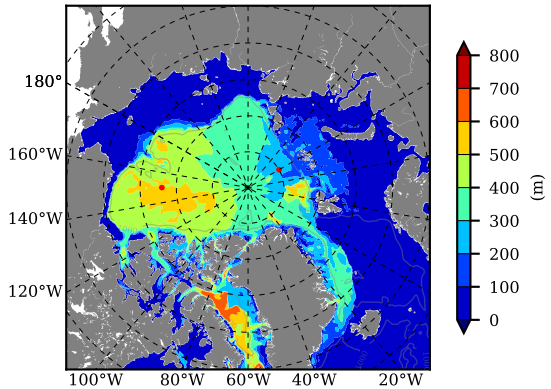

ILBOXE57 AW Max Temp over
1995

AW Max Temp from
PHC 3.0

ILBOXE57 AW Max Temp depth

AW Max Temp depth from
PHC 3.0