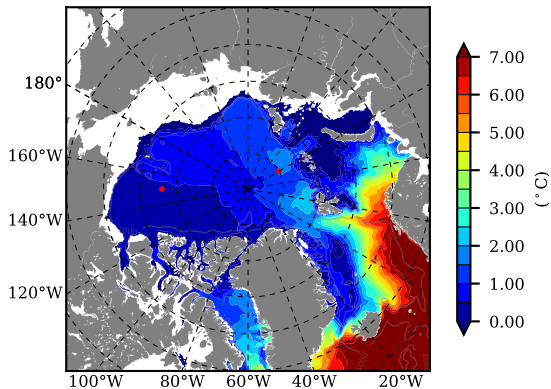

ILBOXE57 AW Max Temp over
1995

AW Max Temp from
PHC 3.0

ILBOXE57 AW Max Temp depth

AW Max Temp depth from
PHC 3.0