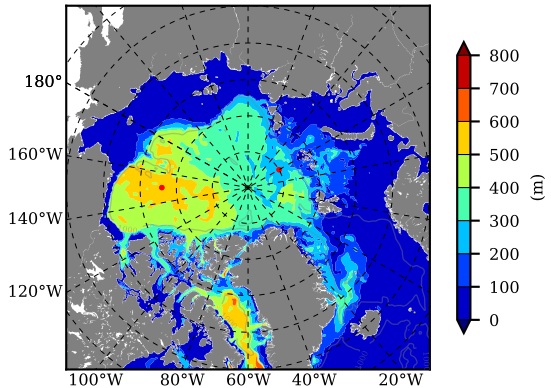

ILBOXE57 AW Max Temp over  
1996

AW Max Temp from  
PHC 3.0

ILBOXE57 AW Max Temp depth

AW Max Temp depth from  
PHC 3.0