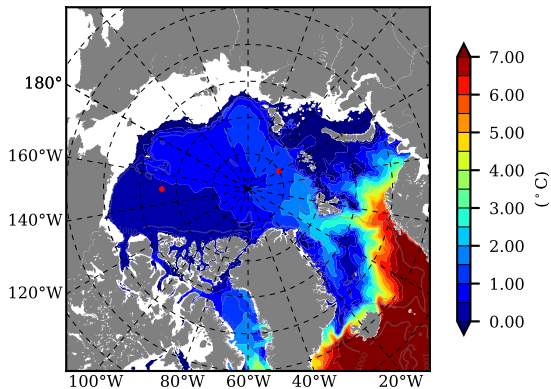

ILBOXE57 AW Max Temp over  
1996

AW Max Temp from  
PHC 3.0

ILBOXE57 AW Max Temp depth

AW Max Temp depth from  
PHC 3.0