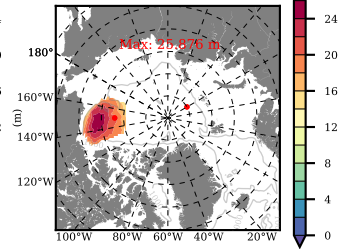

ILBOXE57 mean FWC (m) over 1995

Mean FWC (m) from BG Obs Sys. (Proshutinsky et al. GRL2018) over year 2003-2017

Mean FWC (m) from Init State

ILBOXE57 mean SSH anomaly

Mean DOT from Armitage et al. 2017 2003-2014