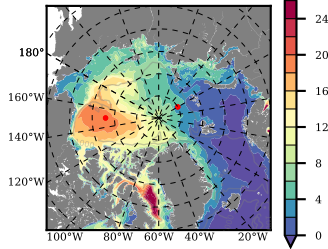

ILBOXE57 mean FWC (m) over 1995

Mean FWC (m) from BG Obs Sys. (Proshutinsky et al. GRL2018) over year 2003-2017

Mean FWC (m) from Init State

ILBOXE57 mean SSH anomaly

Mean DOT from Armitage et al. 2017 2003-2014