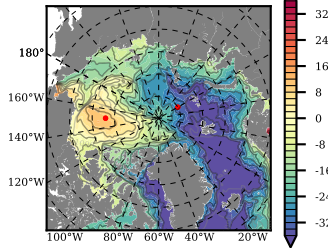

ILBOXE57 mean FWC (m) over 1995

Mean FWC (m) from BG Obs Sys. (Proshutinsky et al. GRL2018) over year 2003-2017

Mean FWC (m) from Init State

ILBOXE57 mean SSH anomaly

Mean DOT from Armitage et al. 2017 2003-2014