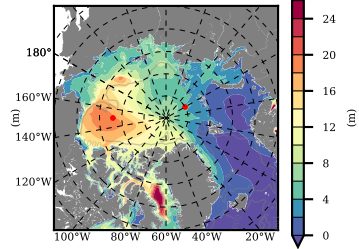

ILBOXE57 mean FWC (m) over 1995

Mean FWC (m) from BG Obs Sys. (Proshutinsky et al. GRL2018) over year 2003-2017

Mean FWC (m) from Init State

ILBOXE57 mean SSH anomaly

Mean DOT from Armitage et al. 2017 2003-2014