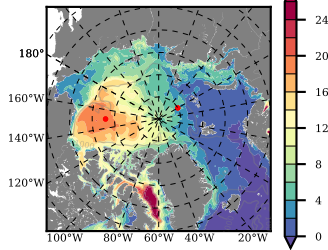

ILBOXE57 mean FWC (m) over 1996

Mean FWC (m) from BG Obs Sys. (Proshutinsky et al. GRL2018) over year 2003-2017

Mean FWC (m) from Init State

ILBOXE57 mean SSH anomaly

Mean DOT from Armitage et al. 2017 2003-2014