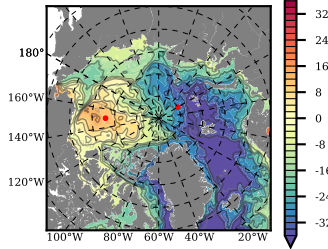

ILBOXE57 mean FWC (m) over 1996

Mean FWC (m) from BG Obs Sys. (Proshutinsky et al. GRL2018) over year 2003-2017

Mean FWC (m) from Init State

ILBOXE57 mean SSH anomaly

Mean DOT from Armitage et al. 2017 2003-2014