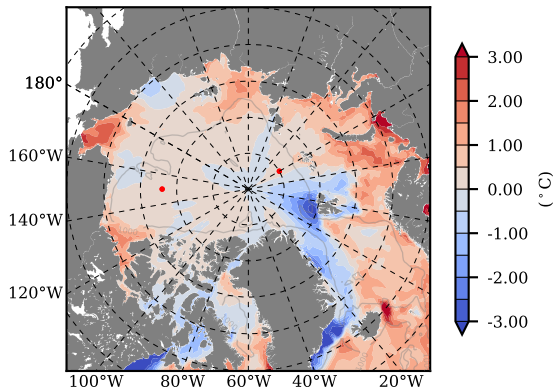

ILBOXE57 mean Temp diff with init. state over 1995
@ depth 0 m

ILBOXE57 mean Temp diff with init. state over 1995
@ depth 97 m

ILBOXE57 mean Sal diff with init. state over 1995
@ depth 0 m

ILBOXE57 mean Sal diff with init. state over 1995
@ depth 97 m