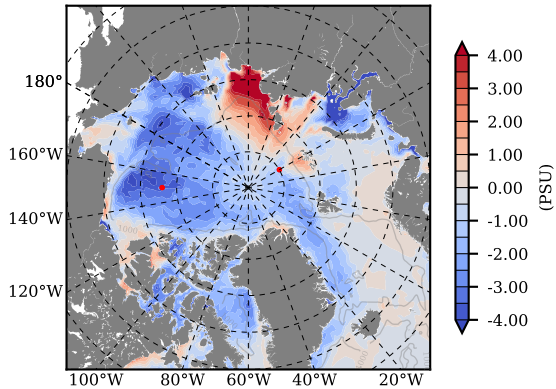

ILBOXE57 mean Temp diff with init. state over 1995
@ depth 0 m

ILBOXE57 mean Temp diff with init. state over 1995
@ depth 97 m

ILBOXE57 mean Sal diff with init. state over 1995
@ depth 0 m

ILBOXE57 mean Sal diff with init. state over 1995
@ depth 97 m