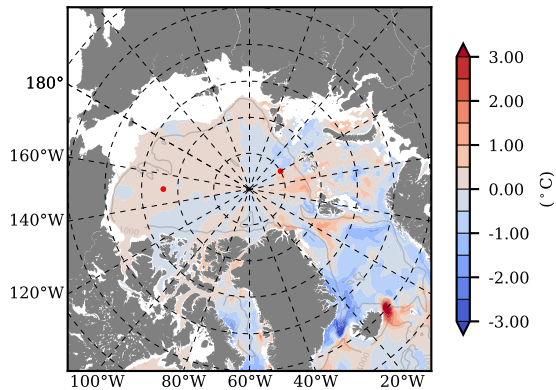

ILBOXE57 mean Temp diff with init. state over 1995
@ depth 0 m

ILBOXE57 mean Temp diff with init. state over 1995
@ depth 97 m

ILBOXE57 mean Sal diff with init. state over 1995
@ depth 0 m

ILBOXE57 mean Sal diff with init. state over 1995
@ depth 97 m