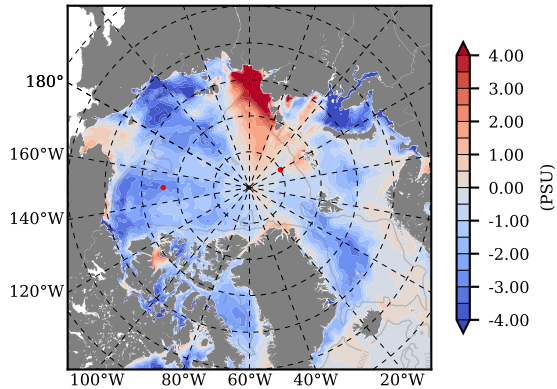

ILBOXE57 mean Temp diff with init. state over 1996  
@ depth 0 m

ILBOXE57 mean Temp diff with init. state over 1996  
@ depth 97 m

ILBOXE57 mean Sal diff with init. state over 1996  
@ depth 0 m

ILBOXE57 mean Sal diff with init. state over 1996  
@ depth 97 m