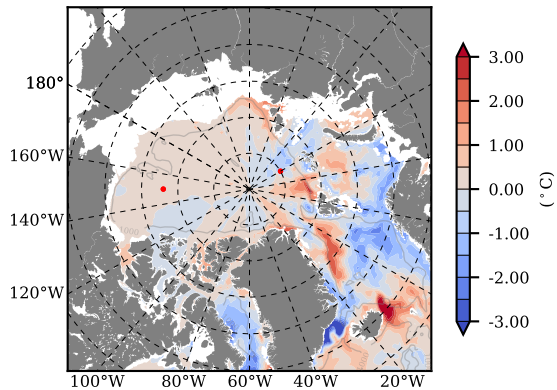

ILBOXE57 mean Temp diff with init. state over 1996  
@ depth 0 m

ILBOXE57 mean Temp diff with init. state over 1996  
@ depth 97 m

ILBOXE57 mean Sal diff with init. state over 1996  
@ depth 0 m

ILBOXE57 mean Sal diff with init. state over 1996  
@ depth 97 m