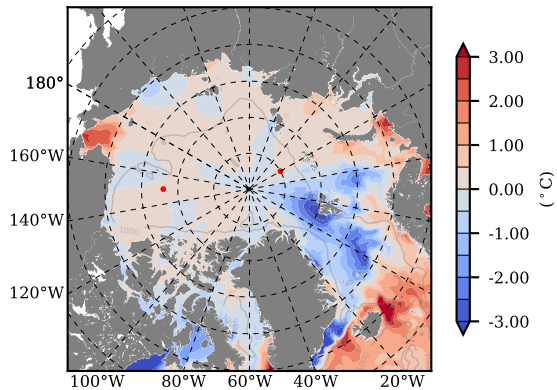

ILBOXE57 mean Temp diff with init. state over 1996  
@ depth 0 m

ILBOXE57 mean Temp diff with init. state over 1996  
@ depth 97 m

ILBOXE57 mean Sal diff with init. state over 1996  
@ depth 0 m

ILBOXE57 mean Sal diff with init. state over 1996  
@ depth 97 m