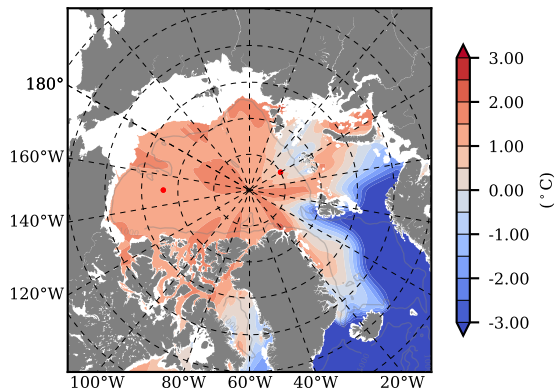

ILBOXE57 mean Temp diff with init. state over 1997
@ depth 0 m

ILBOXE57 mean Temp diff with init. state over 1997
@ depth 97 m

ILBOXE57 mean Sal diff with init. state over 1997
@ depth 0 m

ILBOXE57 mean Sal diff with init. state over 1997
@ depth 97 m