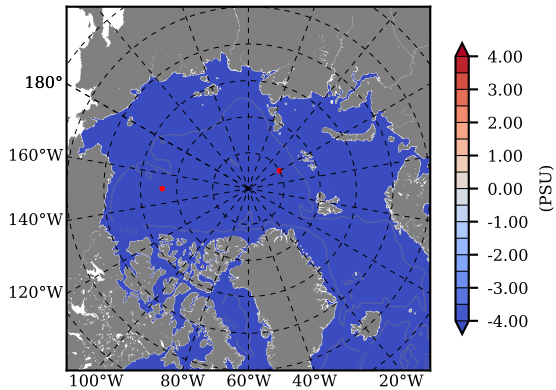

ILBOXE57 mean Temp diff with init. state over 1997
@ depth 0 m

ILBOXE57 mean Temp diff with init. state over 1997
@ depth 97 m

ILBOXE57 mean Sal diff with init. state over 1997
@ depth 0 m

ILBOXE57 mean Sal diff with init. state over 1997
@ depth 97 m