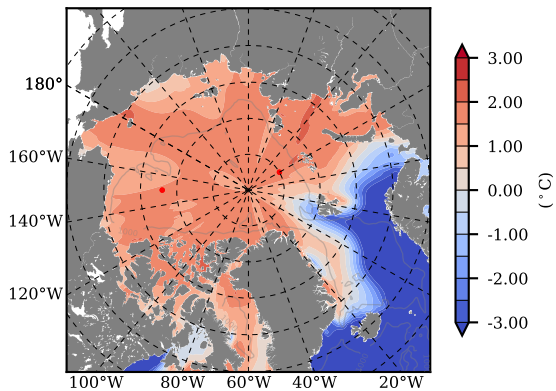

ILBOXE57 mean Temp diff with init. state over 1997
@ depth 0 m

ILBOXE57 mean Temp diff with init. state over 1997
@ depth 97 m

ILBOXE57 mean Sal diff with init. state over 1997
@ depth 0 m

ILBOXE57 mean Sal diff with init. state over 1997
@ depth 97 m