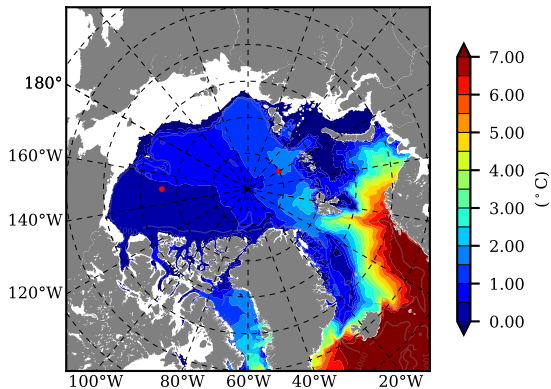

ILBOXE58 AW Max Temp over
1995

AW Max Temp from
PHC 3.0

ILBOXE58 AW Max Temp depth

AW Max Temp depth from
PHC 3.0