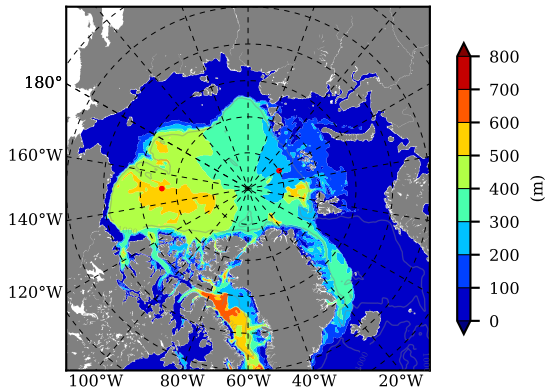

ILBOXE58 AW Max Temp over
1995

AW Max Temp from
PHC 3.0

ILBOXE58 AW Max Temp depth

AW Max Temp depth from
PHC 3.0