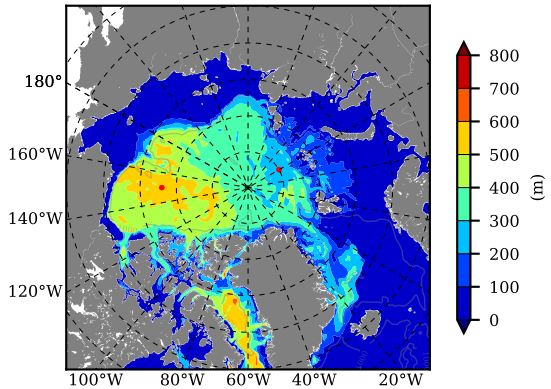

ILBOXE58 AW Max Temp over  
1996

AW Max Temp from  
PHC 3.0

ILBOXE58 AW Max Temp depth

AW Max Temp depth from  
PHC 3.0