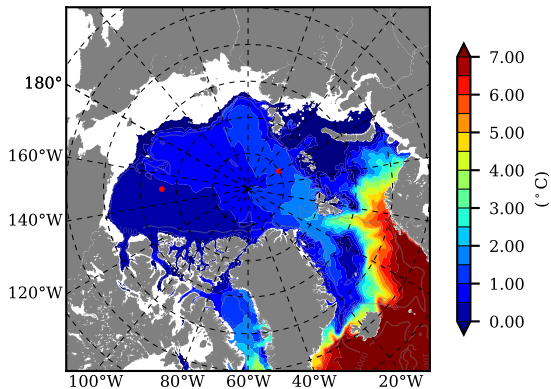

ILBOXE58 AW Max Temp over  
1996

AW Max Temp from  
PHC 3.0

ILBOXE58 AW Max Temp depth

AW Max Temp depth from  
PHC 3.0