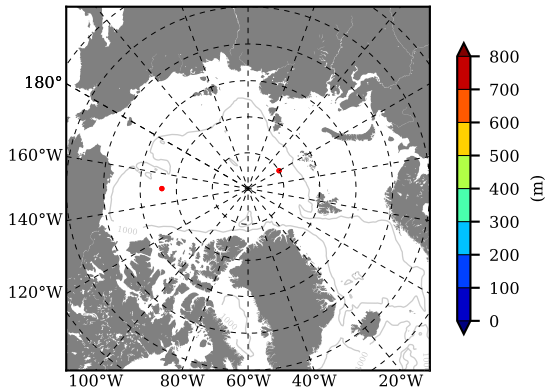

ILBOXE58 AW Max Temp over  
1997

AW Max Temp from  
PHC 3.0

ILBOXE58 AW Max Temp depth

AW Max Temp depth from  
PHC 3.0