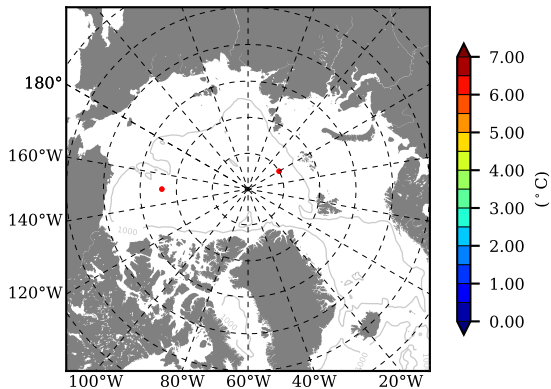

ILBOXE58 AW Max Temp over  
1997

AW Max Temp from  
PHC 3.0

ILBOXE58 AW Max Temp depth

AW Max Temp depth from  
PHC 3.0