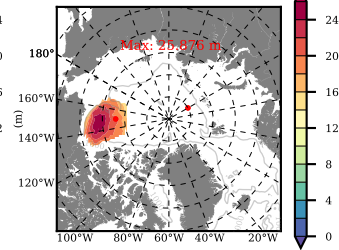

ILBOXE58 mean FWC (m) over 1995

Mean FWC (m) from BG Obs Sys. (Proshutinsky et al. GRL2018) over year 2003-2017

Mean FWC (m) from Init State

ILBOXE58 mean SSH anomaly

Mean DOT from Armitage et al. 2017 2003-2014