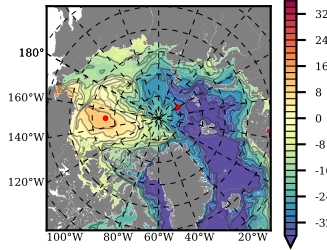

ILBOXE58 mean FWC (m) over 1995

Mean FWC (m) from BG Obs Sys. (Proshutinsky et al. GRL2018) over year 2003-2017

Mean FWC (m) from Init State

ILBOXE58 mean SSH anomaly

Mean DOT from Armitage et al. 2017 2003-2014