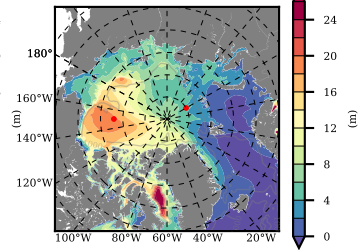

ILBOXE58 mean FWC (m) over 1995

Mean FWC (m) from BG Obs Sys. (Proshutinsky et al. GRL2018) over year 2003-2017

Mean FWC (m) from Init State

ILBOXE58 mean SSH anomaly

Mean DOT from Armitage et al. 2017 2003-2014