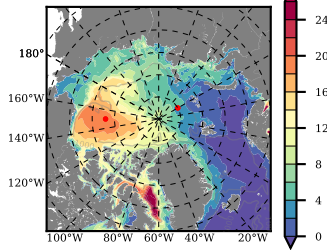

ILBOXE58 mean FWC (m) over 1995

Mean FWC (m) from BG Obs Sys. (Proshutinsky et al. GRL2018) over year 2003-2017

Mean FWC (m) from Init State

ILBOXE58 mean SSH anomaly

Mean DOT from Armitage et al. 2017 2003-2014