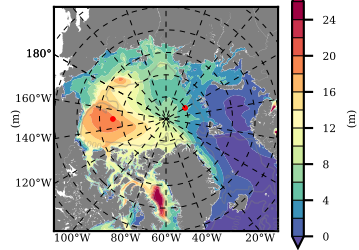

ILBOXE58 mean FWC (m) over 1996

Mean FWC (m) from BG Obs Sys. (Proshutinsky et al. GRL2018) over year 2003-2017

Mean FWC (m) from Init State

ILBOXE58 mean SSH anomaly

Mean DOT from Armitage et al. 2017 2003-2014