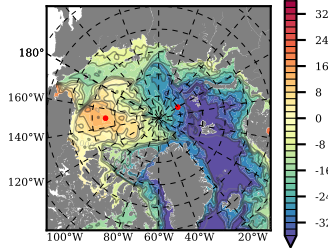

ILBOXE58 mean FWC (m) over 1996

Mean FWC (m) from BG Obs Sys. (Proshutinsky et al. GRL2018) over year 2003-2017

Mean FWC (m) from Init State

ILBOXE58 mean SSH anomaly

Mean DOT from Armitage et al. 2017 2003-2014