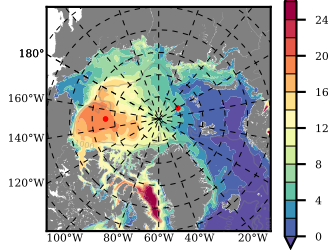

ILBOXE58 mean FWC (m) over 1996

Mean FWC (m) from BG Obs Sys. (Proshutinsky et al. GRL2018) over year 2003-2017

Mean FWC (m) from Init State

ILBOXE58 mean SSH anomaly

Mean DOT from Armitage et al. 2017 2003-2014