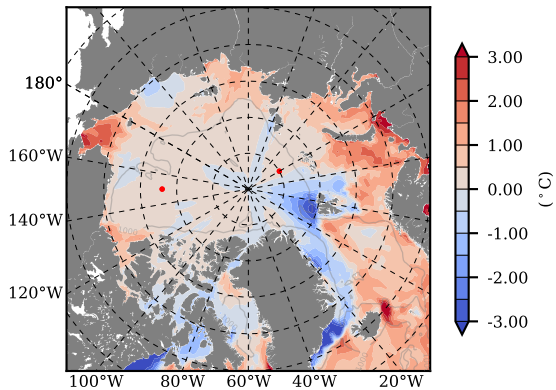

ILBOXE58 mean Temp diff with init. state over 1995
@ depth 0 m

ILBOXE58 mean Temp diff with init. state over 1995
@ depth 97 m

ILBOXE58 mean Sal diff with init. state over 1995
@ depth 0 m

ILBOXE58 mean Sal diff with init. state over 1995
@ depth 97 m