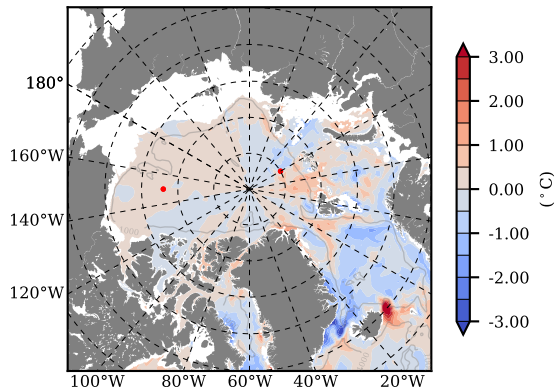

ILBOXE58 mean Temp diff with init. state over 1995
@ depth 0 m

ILBOXE58 mean Temp diff with init. state over 1995
@ depth 97 m

ILBOXE58 mean Sal diff with init. state over 1995
@ depth 0 m

ILBOXE58 mean Sal diff with init. state over 1995
@ depth 97 m