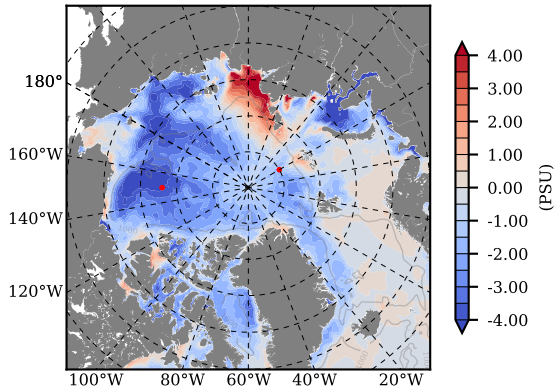

ILBOXE58 mean Temp diff with init. state over 1995
@ depth 0 m

ILBOXE58 mean Temp diff with init. state over 1995
@ depth 97 m

ILBOXE58 mean Sal diff with init. state over 1995
@ depth 0 m

ILBOXE58 mean Sal diff with init. state over 1995
@ depth 97 m