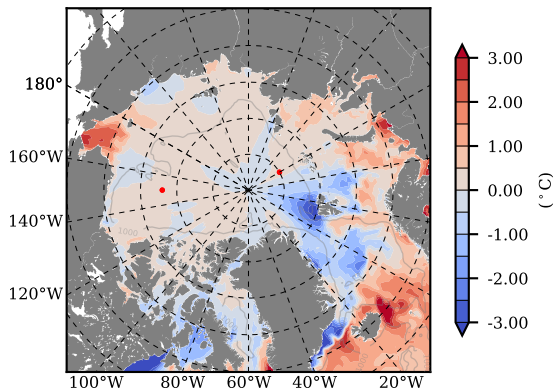

ILBOXE58 mean Temp diff with init. state over 1996
@ depth 0 m

ILBOXE58 mean Temp diff with init. state over 1996
@ depth 97 m

ILBOXE58 mean Sal diff with init. state over 1996
@ depth 0 m

ILBOXE58 mean Sal diff with init. state over 1996
@ depth 97 m