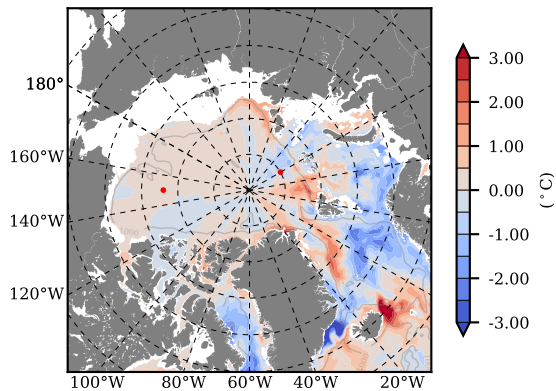

ILBOXE58 mean Temp diff with init. state over 1996
@ depth 0 m

ILBOXE58 mean Temp diff with init. state over 1996
@ depth 97 m

ILBOXE58 mean Sal diff with init. state over 1996
@ depth 0 m

ILBOXE58 mean Sal diff with init. state over 1996
@ depth 97 m