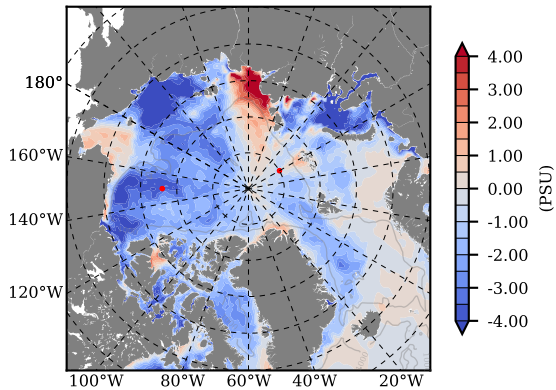

ILBOXE58 mean Temp diff with init. state over 1996
@ depth 0 m

ILBOXE58 mean Temp diff with init. state over 1996
@ depth 97 m

ILBOXE58 mean Sal diff with init. state over 1996
@ depth 0 m

ILBOXE58 mean Sal diff with init. state over 1996
@ depth 97 m