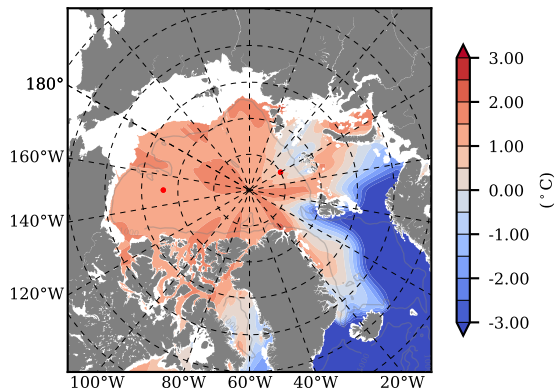

ILBOXE58 mean Temp diff with init. state over 1997  
@ depth 0 m

ILBOXE58 mean Temp diff with init. state over 1997  
@ depth 97 m

ILBOXE58 mean Sal diff with init. state over 1997  
@ depth 0 m

ILBOXE58 mean Sal diff with init. state over 1997  
@ depth 97 m