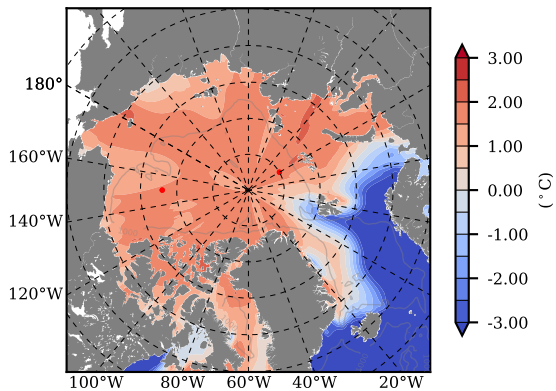

ILBOXE58 mean Temp diff with init. state over 1997  
@ depth 0 m

ILBOXE58 mean Temp diff with init. state over 1997  
@ depth 97 m

ILBOXE58 mean Sal diff with init. state over 1997  
@ depth 0 m

ILBOXE58 mean Sal diff with init. state over 1997  
@ depth 97 m